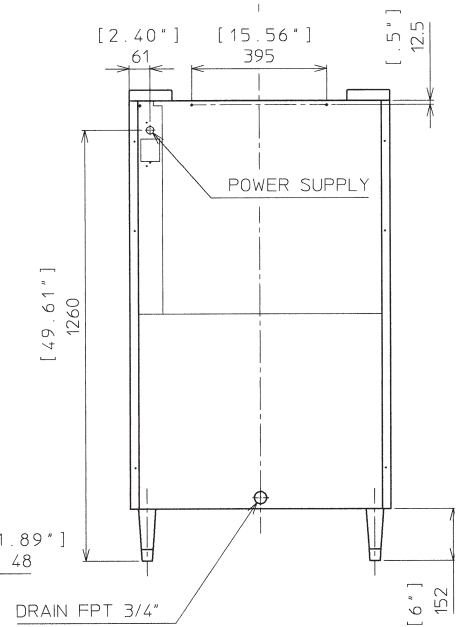

DB-130/200H

SANITARY CUBE DISPENSER

DB-130/200H
03/19/18
Item # 13131

Item #: _____
 Project: _____
 Qty: _____
 AIA#: _____

W x D x H
DB-130H 22" x 30" x 53"*
DB-200H 30" x 30" x 53"*
<small>*with 6" legs</small>

Plumbing

- Drain Line: Minimum 3/4" Nominal ID Hard Pipe or Equivalent

Vending

- Pushbutton - Standard

DB-130/200H

SANITARY CUBE DISPENSER

DB-130/200H
03/19/18
Item # 13131

FRONT VIEW

SIDE VIEW

REAR VIEW

inch
[mm]

DB-130H

DB-200H

DB-130H & DB-200H Ice Dispenser Opening