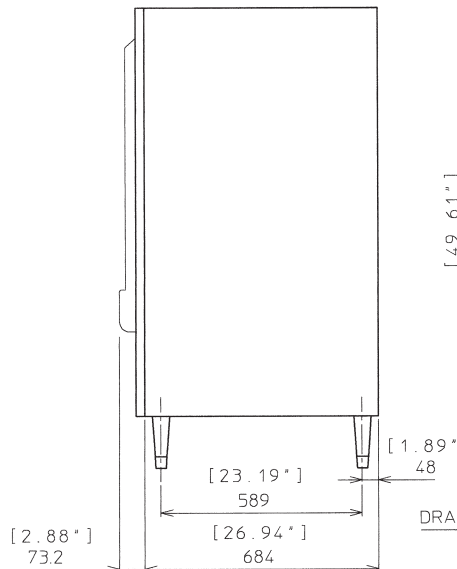

DB-130/200H

SANITARY CUBE DISPENSER

DB-130/200H
03/19/18
Item # 13131

Item #: _____
 Project: _____
 Qty: _____
 AIA#: _____

W x D x H
DB-130H 22" x 30" x 53"*
DB-200H 30" x 30" x 53"*
<small>*with 6" legs</small>

SIDE VIEW

REAR VIEW

inch
[mm]

DB-130H

DB-200H

DB-130H & DB-200H Ice Dispenser Opening