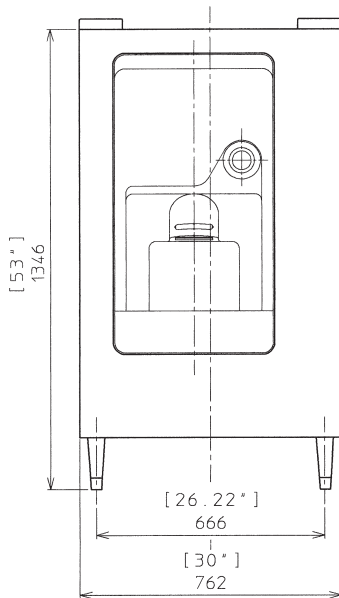

DB-130/200H

SANITARY CUBE DISPENSER

DB-130/200H
03/19/18
Item # 13131

Item #: _____
 Project: _____
 Qty: _____
 AIA#: _____

W x D x H
DB-130H 22" x 30" x 53"*
DB-200H 30" x 30" x 53"*
<small>*with 6" legs</small>

Plumbing

- Drain Line: Minimum 3/4" Nominal ID Hard Pipe or Equivalent

Vending

- Pushbutton - Standard

DB-130/200H

SANITARY CUBE DISPENSER

DB-130/200H
03/19/18
Item # 13131

FRONT VIEW

SIDE VIEW

REAR VIEW

inch
[mm]

DB-130H

DB-200H

DB-130H & DB-200H Ice Dispenser Opening