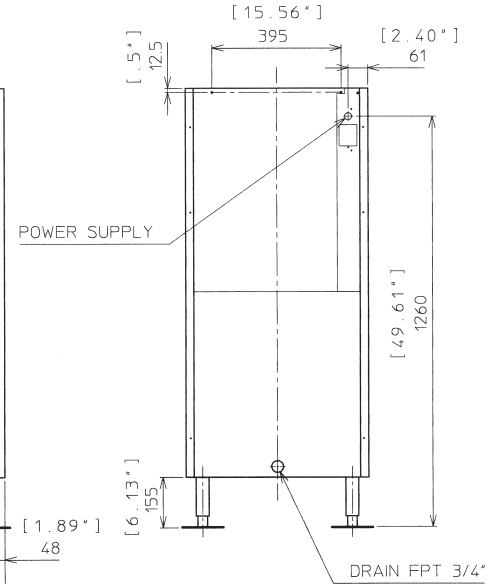

Plumbing

- Drain Line: Minimum 3/4" Nominal ID Hard Pipe or Equivalent

Vending

- Pushbutton - Standard

DB-130/200H

SANITARY CUBE DISPENSER

DB-130/200H
03/19/18
Item # 13131

FRONT VIEW

SIDE VIEW

REAR VIEW

inch
[mm]

DB-130H

DB-200H

DB-130H & DB-200H Ice Dispenser Opening