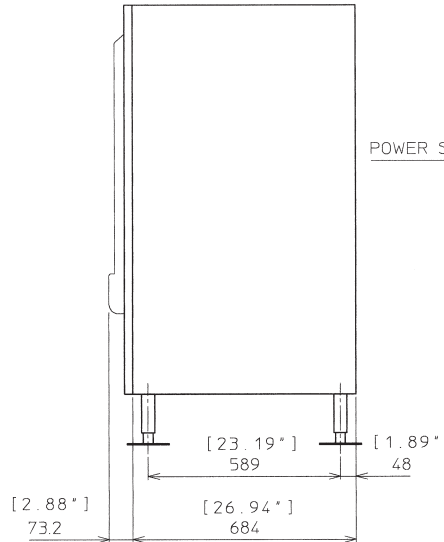

DB-130/200H

SANITARY CUBE DISPENSER

DB-130/200H
03/19/18
Item # 13131

Item #: _____
 Project: _____
 Qty: _____
 AIA#: _____

W x D x H
DB-130H 22" x 30" x 53"*
DB-200H 30" x 30" x 53"*
<small>*with 6" legs</small>

Plumbing

- Drain Line: Minimum 3/4" Nominal ID Hard Pipe or Equivalent

Vending

- Pushbutton - Standard

DB-130/200H

SANITARY CUBE DISPENSER

DB-130/200H
03/19/18
Item # 13131

FRONT VIEW

SIDE VIEW

REAR VIEW

inch
[mm]

DB-130H

DB-200H

DB-130H & DB-200H Ice Dispenser Opening