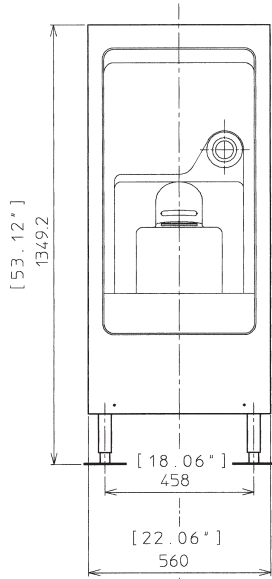

DB-130/200H

SANITARY CUBE DISPENSER

DB-130/200H
03/19/18
Item # 13131

Item #: _____
 Project: _____
 Qty: _____
 AIA#: _____

W x D x H
DB-130H 22" x 30" x 53"*
DB-200H 30" x 30" x 53"*
<small>*with 6" legs</small>

Plumbing

- Drain Line: Minimum 3/4" Nominal ID Hard Pipe or Equivalent

Vending

- Pushbutton - Standard

DB-130/200H

SANITARY CUBE DISPENSER

DB-130/200H
03/19/18
Item # 13131

FRONT VIEW

SIDE VIEW

REAR VIEW

inch
[mm]

DB-130H

DB-200H

DB-130H & DB-200H Ice Dispenser Opening