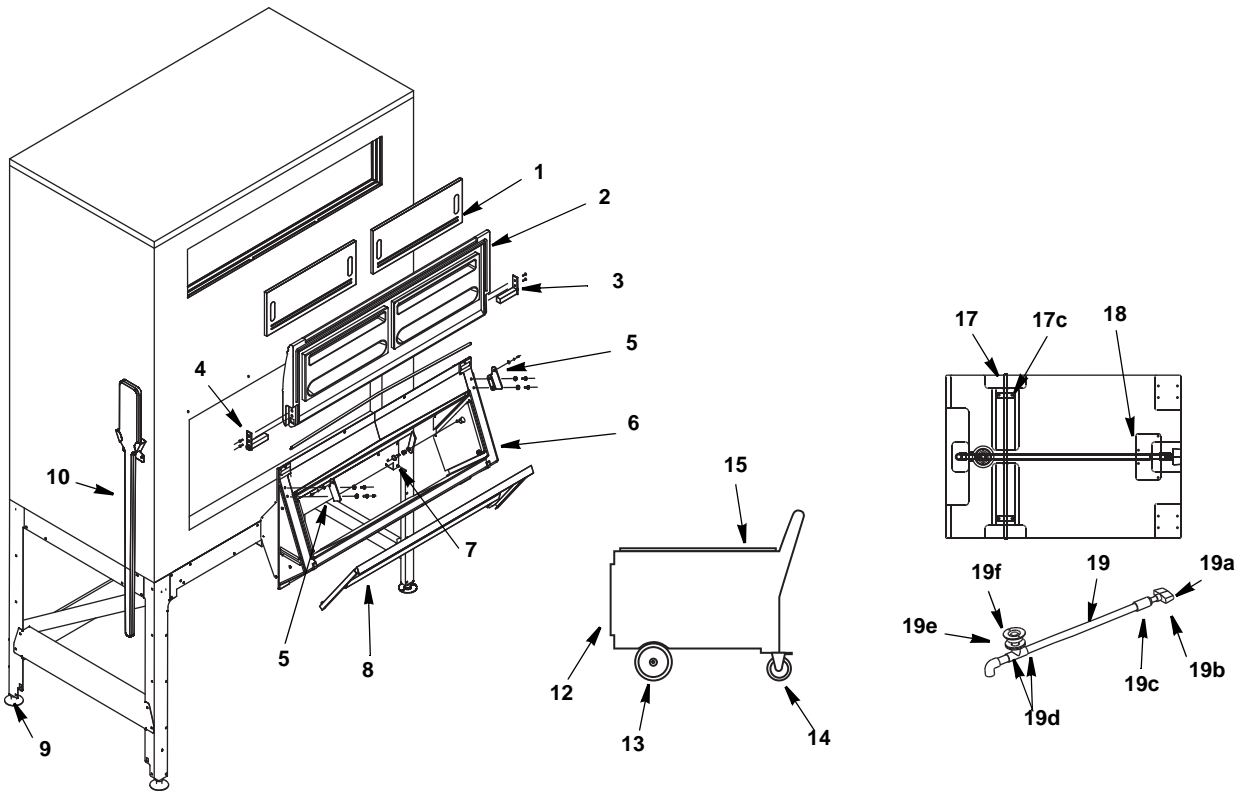

FC1350 ICE TRANSPORT SERIES