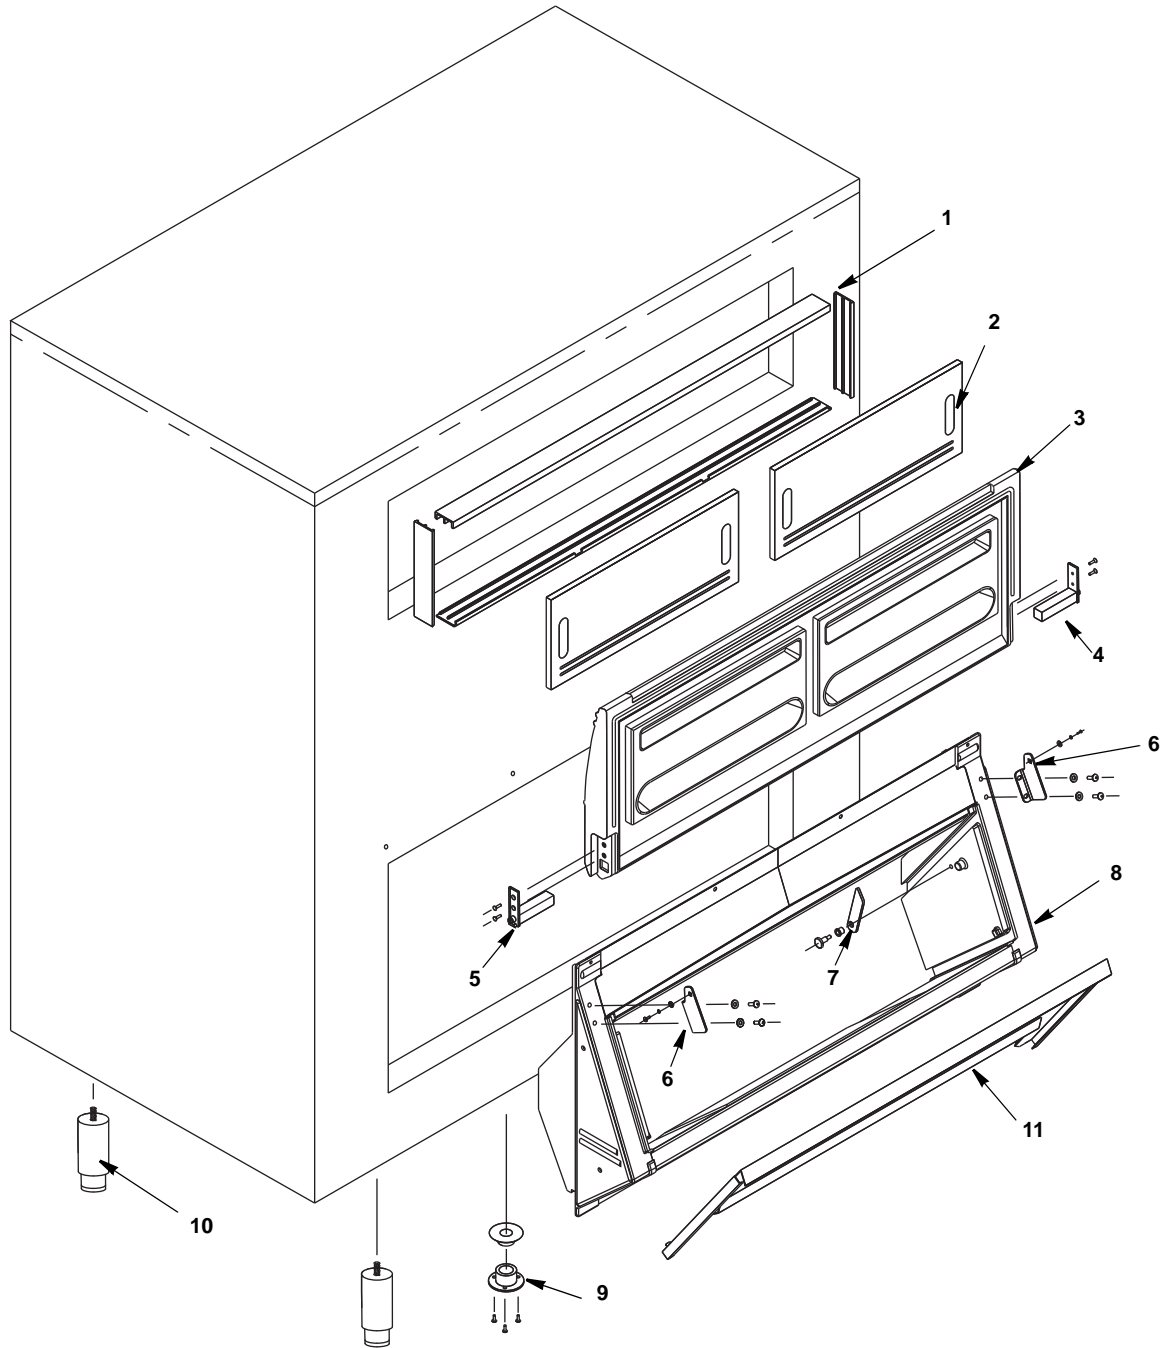

F SERIES STORAGE BINS STARTING WITH SERIAL NUMBER F10000027