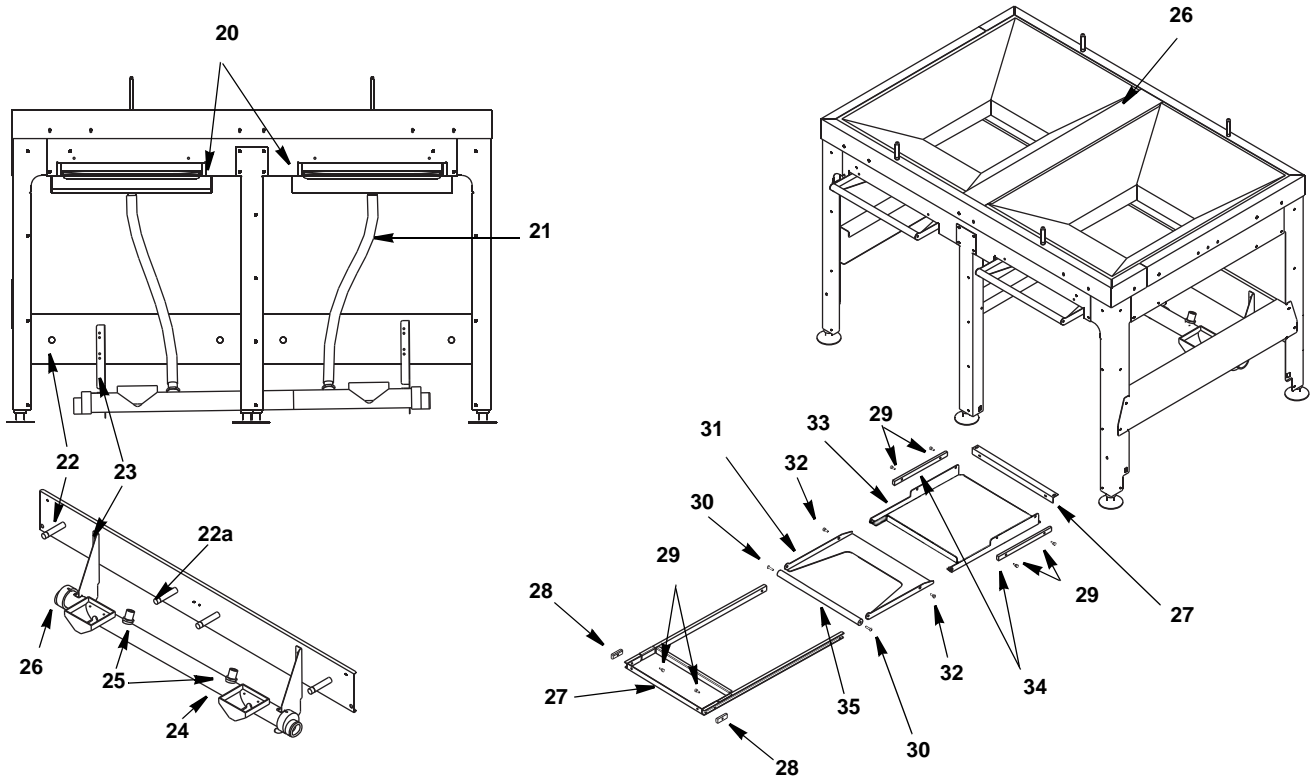

FC1350 ICE TRANSPORT SERIES