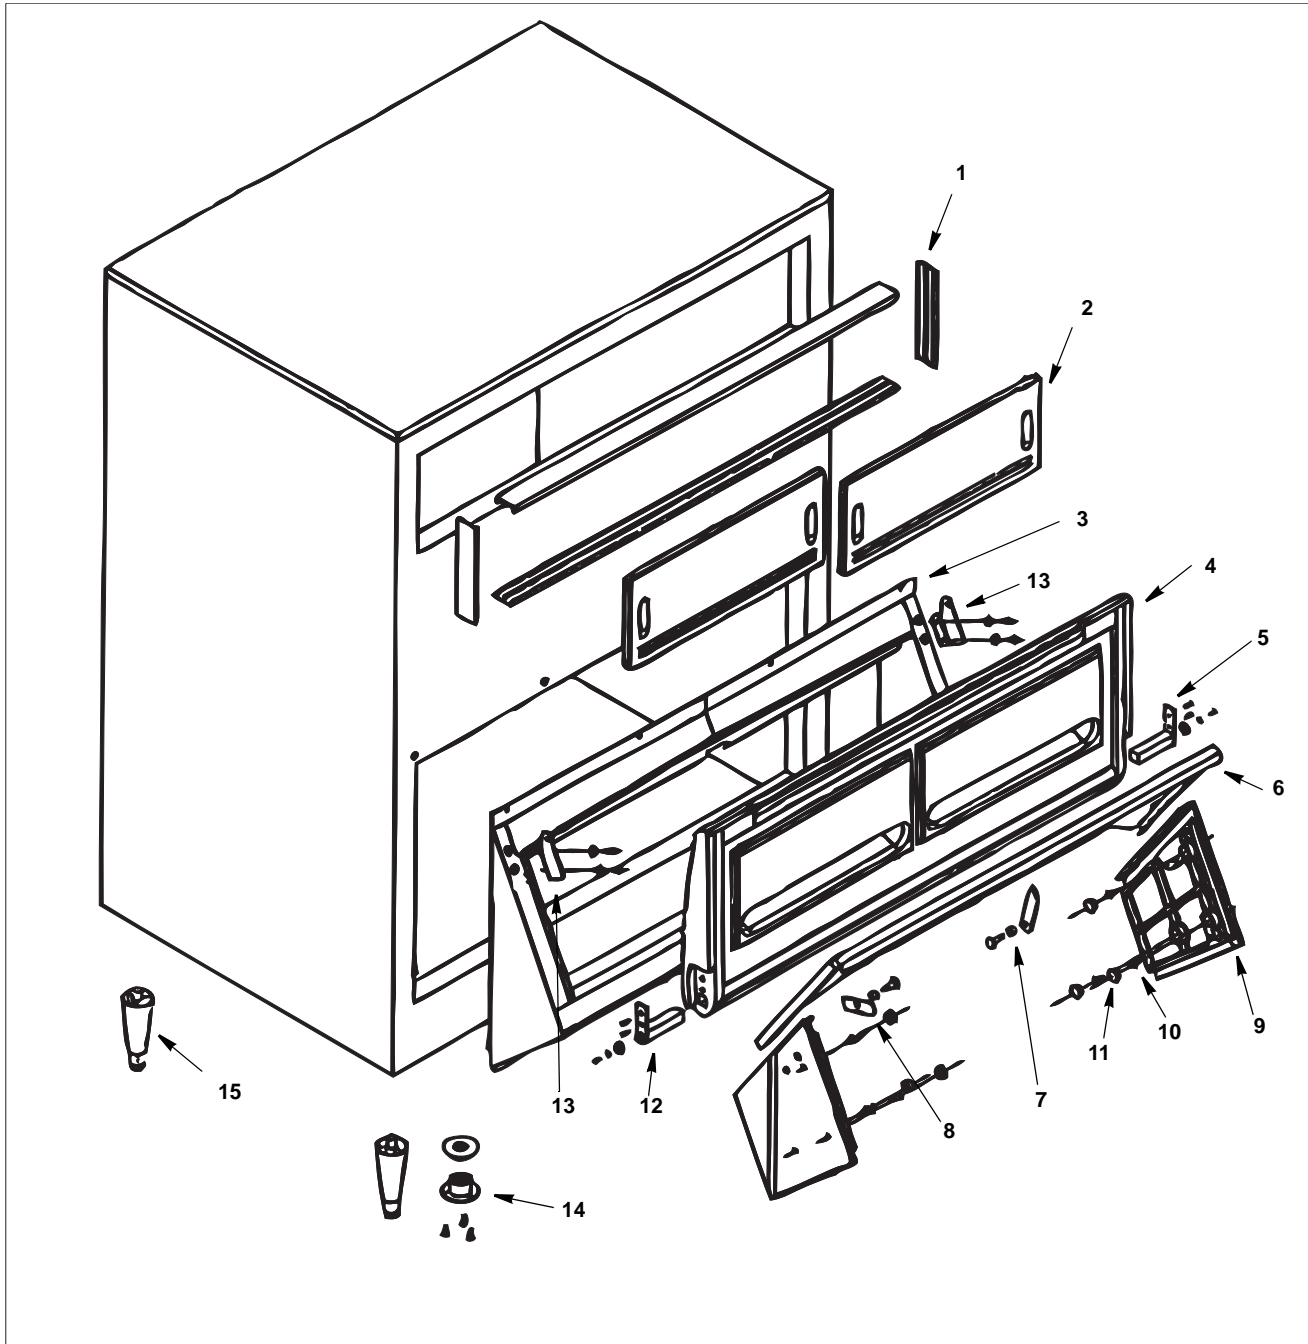

## **Ice Machine Parts List for F Series Ice Storage Bins Models**

**F700**

**FC1350**

**F1300**

**F1325**

**F1475**

**F1650**

F SERIES STORAGE BINS BEFORE SERIAL NUMBER F10000027

**F SERIES STORAGE BINS BEFORE SERIAL NUMBER F10000027**

<b>DESCRIPTION</b>	<b>PART NO.</b>
1 Track, Inspection Window .....	7628823
2 Inspection Window (21.125" x 8.625") .....	000006589
3 Lower Door Frame Assembly. ....	7628843
4 Outer Lift Door (Includes Door Hinges and Hardware) .....	7628853
5 Hinge, Right-hand, Door Mount (Includes Hardware) .....	000006597
6 Ice Gate .....	7628873
7 Catch, Ice Gate .....	000006595
8 Retainer, Ice Gate .....	7628893
9 End Plate Guides (Pair – Includes Hardware) .....	7628903
10 Screws, End Plate (3) .....	7628913
11 Plugs, End Plate (3) .....	7628923
12 Hinge, Left-hand, Door Mount (Includes Hardware) .....	000006598
13 Hinges, Left-hand and Right-hand Pair, Bin Mount (Includes Hardware) .....	000006596
14 Drain Assembly .....	000006591
15 Legs, 6 inch Adjustable (Set of 4) .....	7628963

F SERIES STORAGE BINS STARTING WITH SERIAL NUMBER F10000027